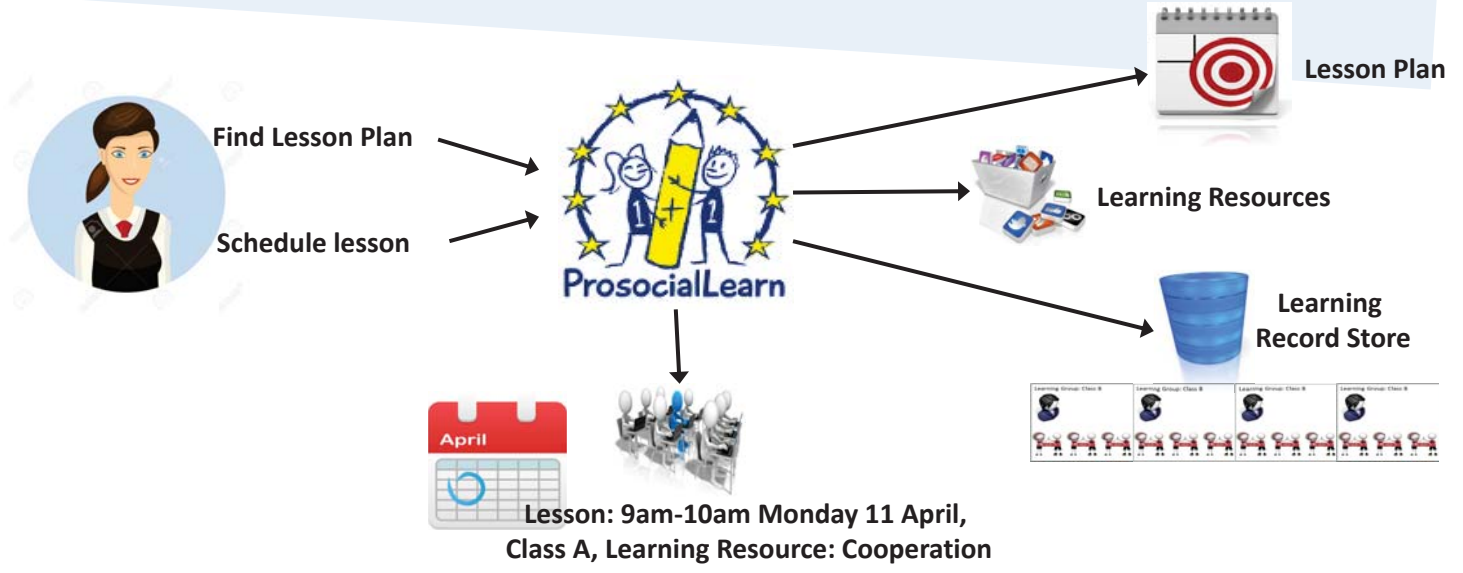

# Prosocial Teacher Classroom: a comprehensive and accessible portal for games acquisition and delivery

ProsocialLearn delivers a comprehensive, innovative and easy-to-use school portal for games acquisition and Learning Unit Management to easily deliver social game to students

## Comprehensive

*Fast and intuitive setup of student profiles including batch registration*

## Innovative

*Teacher sets up lesson for classes in 15 minutes; the games is playable right away*