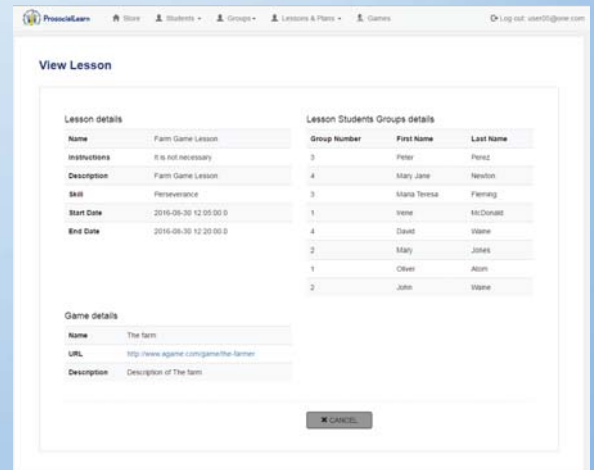

# Prosocial Teacher Classroom: a comprehensive and accessible portal for games acquisition and delivery

ProsocialLearn delivers a comprehensive, innovative and easy-to-use school portal for games acquisition and Learning Unit Management to easily deliver social game to students

## Comprehensive

*Fast and intuitive setup of student profiles including batch registration*